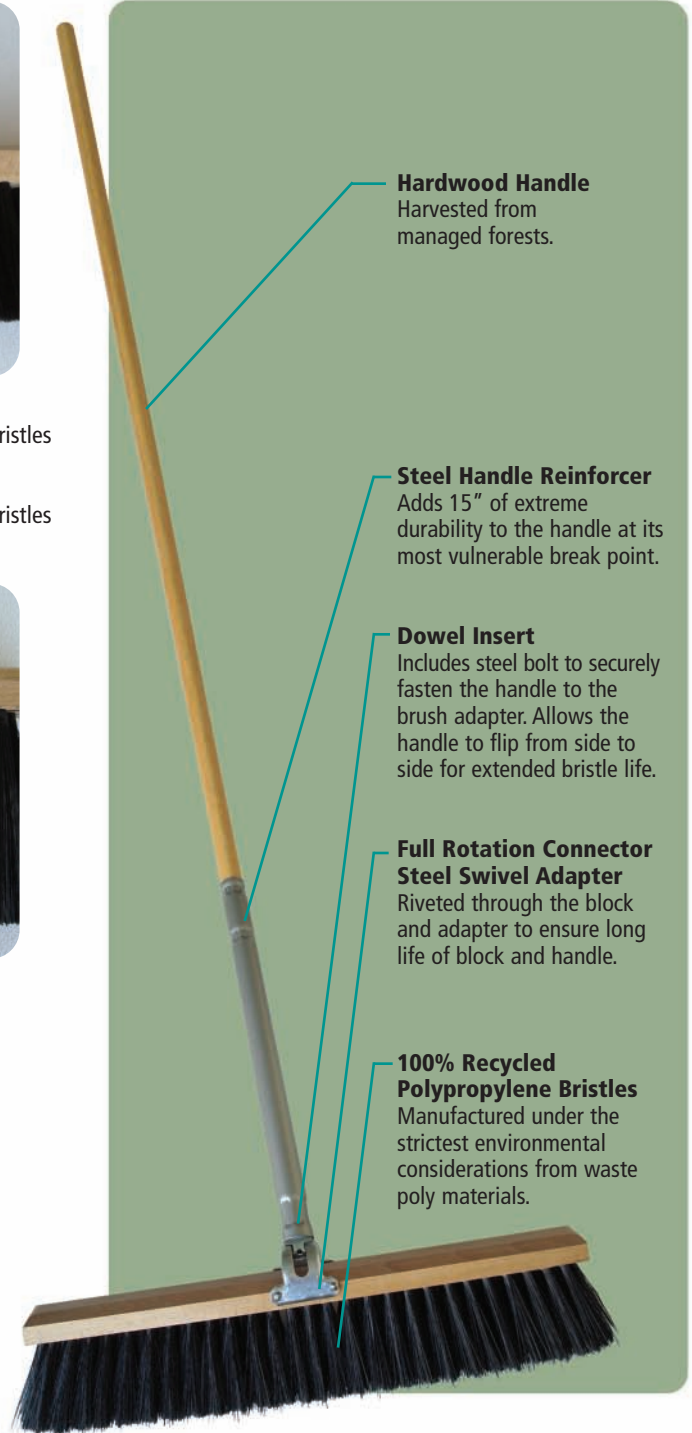

Speedy Green Sweep™

INNOVATIVE AND
ENVIRONMENTALLY RESPONSIBLE
CLEANING TOOLS...
ENGINEERED TO LAST

The Milwaukee Dustless Brush SPEEDY GREEN SWEEP is the standard of any green cleaning program. These push brooms and handles incorporate the finest recycled and managed raw materials for sustainability, durability and recyclability.

337240 **24" Heavy Duty Sweep**
4" Recycled Poly Bristles

191000 **59" Wood/Steel Handle**
for Fine, All Purpose and Heavy Duty Sweeps

190900 **59" All Wood Handle w/Steel Stud**
for Fine, All Purpose and Heavy Duty Sweeps

190700 **48" Wood Handle** for Upright Broom only

Hardwood Handle
Harvested from managed forests.

Steel Handle Reinforcer
Adds 15" of extreme durability to the handle at its most vulnerable break point.

Dowel Insert
Includes steel bolt to securely fasten the handle to the brush adapter. Allows the handle to flip from side to side for extended bristle life.

Full Rotation Connector Steel Swivel Adapter
Riveted through the block and adapter to ensure long life of block and handle.